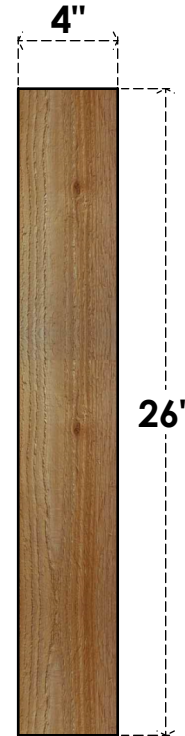

BRC04X22X26TRA00RWR

4"W X 22"D X 26"H TRADITIONAL ROUGH SAWN BRACE, WESTERN RED CEDAR

SIDE

FRONT

EKENA MILLWORK
 2300 WEST MAIN ST.
 CLARKSVILLE, TX 75426
 TOLL FREE: 866-607-0453
 WWW.EKENAMILLWORK.COM

NOTES

1. INSTALLATION TO BE COMPLETED IN ACCORDANCE WITH MANUFACTURER'S SPECIFICATIONS.
2. DRAWING MAY NOT BE TO SCALE
3. THIS DRAWING IS INTENDED FOR DESIGN AND PLANNING PURPOSES ONLY.
4. ALL INFORMATION CONTAINED HEREIN WAS CURRENT AT THE TIME OF DEVELOPMENT BUT MUST BE REVIEWED AND APPROVED BY THE PRODUCT MANUFACTURER TO BE CONSIDERED ACCURATE.
5. PRODUCTS ARE NOT KILN DRIED. THIS ITEM IS UNIQUE AND WILL CONTAIN THE NATURAL VARIATIONS THAT THE WOOD SPECIES OFFERS. THIS MAY RESULT IN VARIATIONS UP TO 1/4"