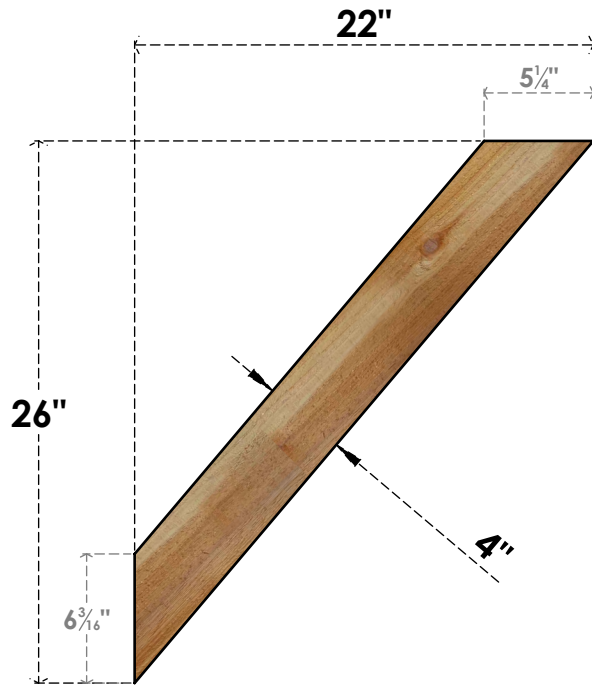

BRC04X22X26TRA00RWR

4"W X 22"D X 26"H TRADITIONAL ROUGH SAWN BRACE, WESTERN RED CEDAR

SIDE

FRONT

EKENA MILLWORK
 2300 WEST MAIN ST.
 CLARKSVILLE, TX 75426
 TOLL FREE: 866-607-0453
 WWW.EKENAMILLWORK.COM

NOTES